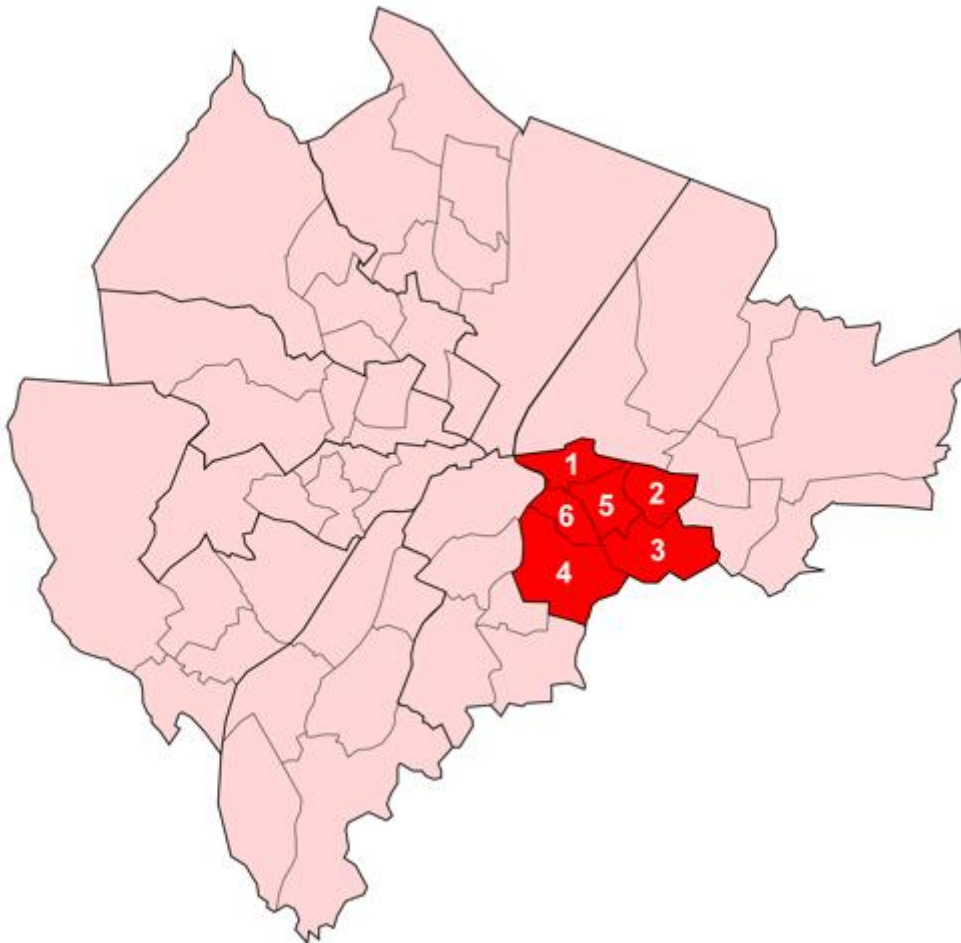

Map of the six Wards in Belfast's Pottinger District Electoral Area

Source: Map by Rathgarr (Own work – copyright holder) [CC-BY-SA-3.0 (<http://creativecommons.org/licenses/by-sa/3.0/>)], via Wikimedia Commons

See original at http://commons.wikimedia.org/wiki/File%3APottinger_Wards.png

The six Wards in the Pottinger District Electoral Area of Belfast, Northern Ireland, have been numbered in alphabetical order:

- 1: Ballymacarrett
- 2: Bloomfield
- 3: Orangefield
- 4: Ravenhill
- 5: The Mount
- 6: Woodstock